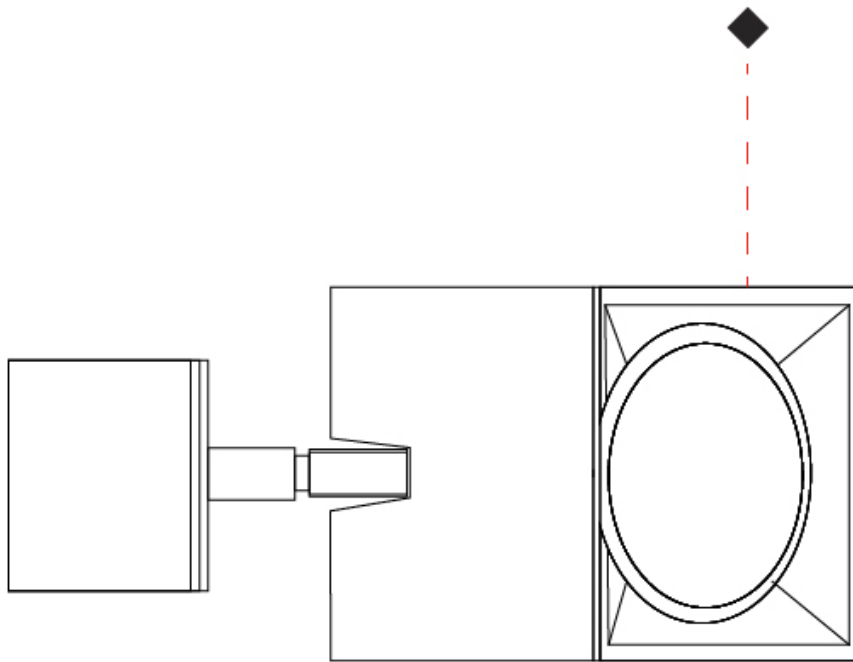

DAU SINGLE SURFACE

D92019-

PROJECT

TYPE

SPECIFIER

QUANTITY

DATE

D