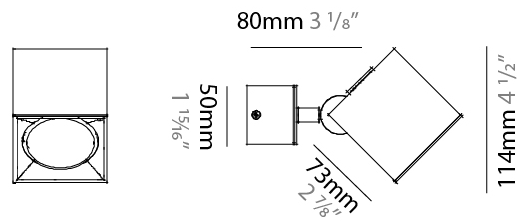

PROJECT	_____
TYPE	_____
SPECIFIER	_____
QUANTITY	_____
DATE	_____

DAU SINGLE SURFACE

D92019-

base number   Finish
Options

1. To build a product code in our configurator select the specify button on the base model # product page
2. To build a manual product code on this datasheet choose from the options listed below in blue font and add the suffix to the base model #

GENERAL

Series: Dau _____
Subseries: Dau Single _____
Brand: Milan _____
Division: Design _____
Mounting Type: Surface _____
Subcategory: Spots _____

PHYSICAL

Shape: Cube _____
Length (mm): 80 _____
Length (in): 3 1/8 _____
Width (mm): 83 _____
Width (in): 3 1/4 _____
Height (mm): 80 _____
Height (in): 3 1/8 _____
Max. Overall Height (mm): 160 _____
Max. Overall Height (in): 6 5/16 _____
Light Distribution: Adjustable / Direct _____
Weight (kg): 0.82 _____
Weight (lbs): 1.81 _____
Fixture Finish: [BAL / MWL / BSL](#) _____
Fixture Material: Extruded Aluminum _____

ELECTRICAL

Number of Lamps: 1 _____
Lamp Type: LED Retrofit _____
Lamp Shape: MR16 _____
Bulb Included: Bulb Not Included _____
Max. Wattage Per Lamp (W): 4 _____
Lamp Base: GU10 _____
Input Voltage (V): 120 _____

LED

OPTICAL

RATINGS AND CERTIFICATIONS

Certified By: Certified for North American Standards _____
IP rating: IP20 _____